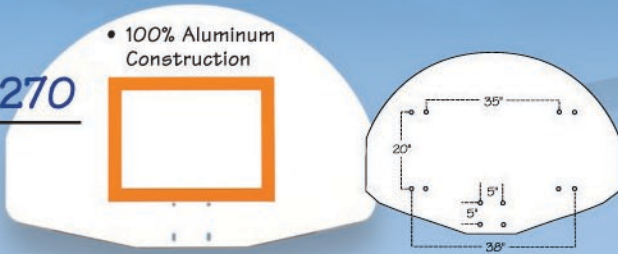

FT270

- 100% Aluminum Construction

- 36"x54" Fan-shaped aluminum backboard
- Cast aluminum design
- White weather resistant powdercoat
- Official orange shooters square
- 10-Year Limited Warranty
- Approx. Shipping Weight: 52 lbs.