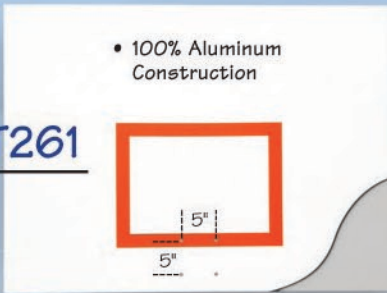

FT270

- 100% Aluminum Construction

- 36"x54" Fan-shaped aluminum backboard
- Cast aluminum design
- White weather resistant powdercoat
- Official orange shooters square
- 10-Year Limited Warranty
- Approx. Shipping Weight: 52 lbs.

STEEL & ALUMINUM BACKBOARDS

FT261

- 100% Aluminum Construction

- 42"x60" Rectangular aluminum backboard
- 10 ga. construction
- White weather resistant powdercoat
- Official orange shooters square
- Warranted on First Team systems only
- Approx. Shipping Weight: 39 lbs.