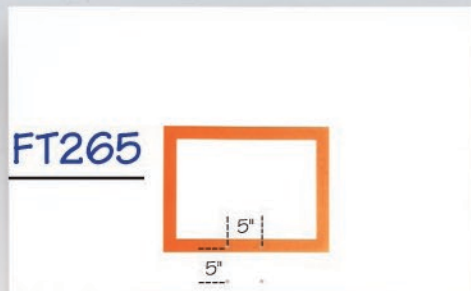

- 3 1/2'x6' Rectangular steel backboard
- 10 ga. construction
- White weather resistant powdercoat
- Official orange shooters square
- Warranted on First Team systems only
- Approx. Shipping Weight: 165 lbs.

www.TopHoops.com

Top Hoops • info@tophoops.com • 888.878.2942