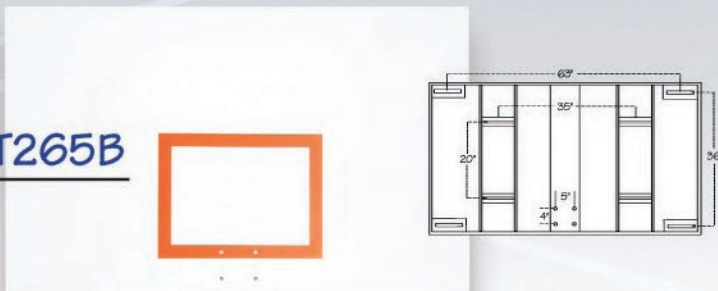

- 3 1/2'x6' Rectangular steel backboard
- 10 ga. skin & 1/4" steel support structure
- White weather resistant powdercoat
- Official orange shooters square
- 10-Year Superior Warranty
- Approx. Shipping Weight: 190 lbs.

FT265