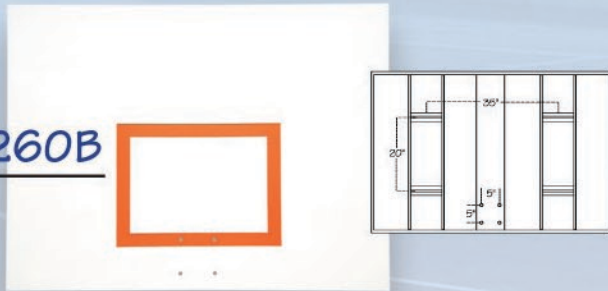

- 3 1/2'x5' Rectangular steel backboard
- 10 ga. skin & 1/4" steel support structure
- White weather resistant powdercoat
- Official orange shooters square
- 10-Year Superior Warranty
- Approx. Shipping Weight: 150 lbs.

FT260