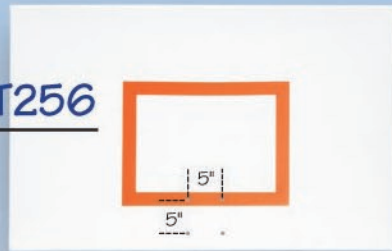

STEEL & ALUMINUM BACKBOARDS

FT261

- 100% Aluminum Construction

- 42"x60" Rectangular aluminum backboard
- 10 ga. construction
- White weather resistant powdercoat
- Official orange shooters square
- Warranted on First Team systems only
- Approx. Shipping Weight: 39 lbs.

FT256

- 3'x5' Rectangular steel backboard
- 10 ga. construction
- White weather resistant powdercoat
- Official orange shooters square
- Warranted on First Team systems only
- Approx. Shipping Weight: 90 lbs.