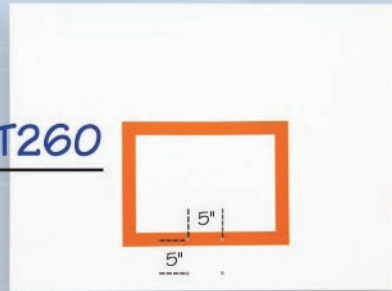

- 3 1/2'x5' Rectangular steel backboard
- 10 ga. construction
- White weather resistant powdercoat
- Official orange shooters square
- Warranted on First Team systems only
- Approx. Shipping Weight: 125 lbs.

FT265B