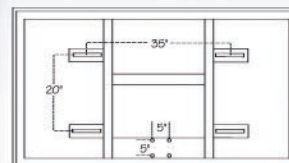

◀ FT230H

- 36"x60" Response™ tempered glass backboard
- All weather 3/8" thick tempered glass
- Competition grade aluminum framework
- Provides gymnasium quality ball reaction off board
- FT36HFM H-Frame provides rim support
- 10-Year Limited Warranty
- Approx. Shipping Weight: 145 lbs.