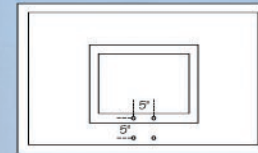

- 36"x60" tempered glass backboard
- Cushioned 1/4" thick tempered glass
- Anodized aluminum framework
- Warranted on First Team systems only
- Approx. Shipping Weight: 55 lbs.

FT230 ▶

- 36"x60" Response™ tempered glass backboard
- All weather 3/8" thick tempered glass
- Competition grade aluminum framework
- Provides gymnasium quality ball reaction off board
- Warranted on First Team systems only
- Approx. Shipping Weight: 100 lbs.