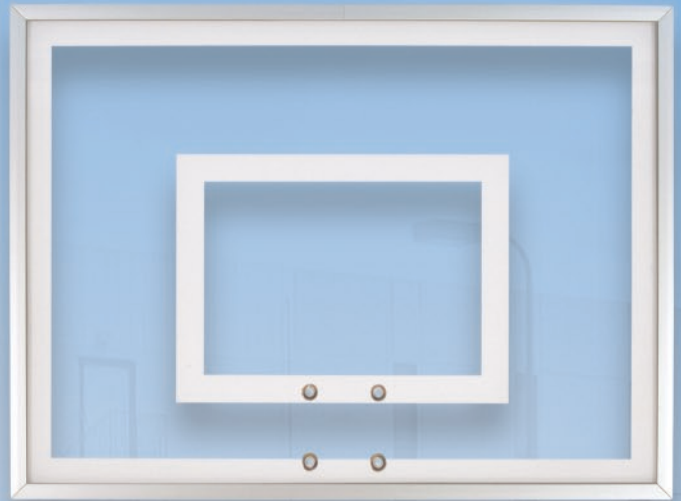

TEMPERED GLASS

FT216

- 36"x54" cushioned 1/4" tempered glass
- Anodized aluminum framework
- Warranted on First Team systems only
- Approx. Shipping Weight: 45 lbs.

FT232

- 42"x72" Response™ tempered glass backboard
- All weather 1/2" thick tempered glass
- Competition grade aluminum framework
- Provides gymnasium quality ball reaction off of board
- Warranted on First Team systems only
- Approx. Shipping Weight: 170 lbs.

FT225

- 36"x54" Response™ tempered glass backboard
- All weather 3/8" thick tempered glass
- Competition grade aluminum framework
- Provides gymnasium quality ball reaction off board
- Warranted on First Team systems only
- Approx. Shipping Weight: 90 lbs.

www.TopHoops.com

Top Hoops • info@tophoops.com • 888.878.2942

BACKBOARDS

◀ FT221

- 36"x60" tempered glass backboard
- Cushioned 1/4" thick tempered glass
- Anodized aluminum framework
- Warranted on First Team systems only
- Approx. Shipping Weight: 55 lbs.

FT230 ▶

- 36"x60" Response™ tempered glass backboard
- All weather 3/8" thick tempered glass
- Competition grade aluminum framework
- Provides gymnasium quality ball reaction off board
- Warranted on First Team systems only
- Approx. Shipping Weight: 100 lbs.