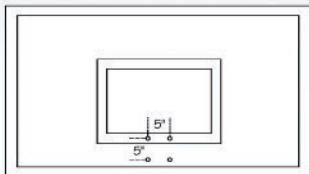

TEMPERED GLASS

FT216

- 36"x54" cushioned 1/4" tempered glass
- Anodized aluminum framework
- Warranted on First Team systems only
- Approx. Shipping Weight: 45 lbs.

FT232

- 42"x72" Response™ tempered glass backboard
- All weather 1/2" thick tempered glass
- Competition grade aluminum framework
- Provides gymnasium quality ball reaction off of board
- Warranted on First Team systems only
- Approx. Shipping Weight: 170 lbs.