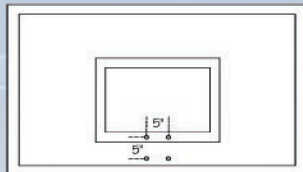

BACKBOARDS

◀ FT221

- 36"x60" tempered glass backboard
- Cushioned 1/4" thick tempered glass
- Anodized aluminum framework
- Warranted on First Team systems only
- Approx. Shipping Weight: 55 lbs.

FT230 ▶

- 36"x60" Response™ tempered glass backboard
- All weather 3/8" thick tempered glass
- Competition grade aluminum framework
- Provides gymnasium quality ball reaction off board
- Warranted on First Team systems only
- Approx. Shipping Weight: 100 lbs.

◀ FT230H

- 36"x60" Response™ tempered glass backboard
- All weather 3/8" thick tempered glass
- Competition grade aluminum framework
- Provides gymnasium quality ball reaction off board
- FT36HFM H-Frame provides rim support
- 10-Year Limited Warranty
- Approx. Shipping Weight: 145 lbs.

www.TopHoops.com

Top Hoops • info@tophoops.com • 888.878.2942