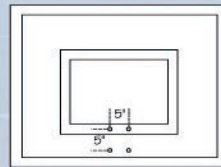

FT225

- 36"x54" Response™ tempered glass backboard
- All weather 3/8" thick tempered glass
- Competition grade aluminum framework
- Provides gymnasium quality ball reaction off board
- Warranted on First Team systems only
- Approx. Shipping Weight: 90 lbs.