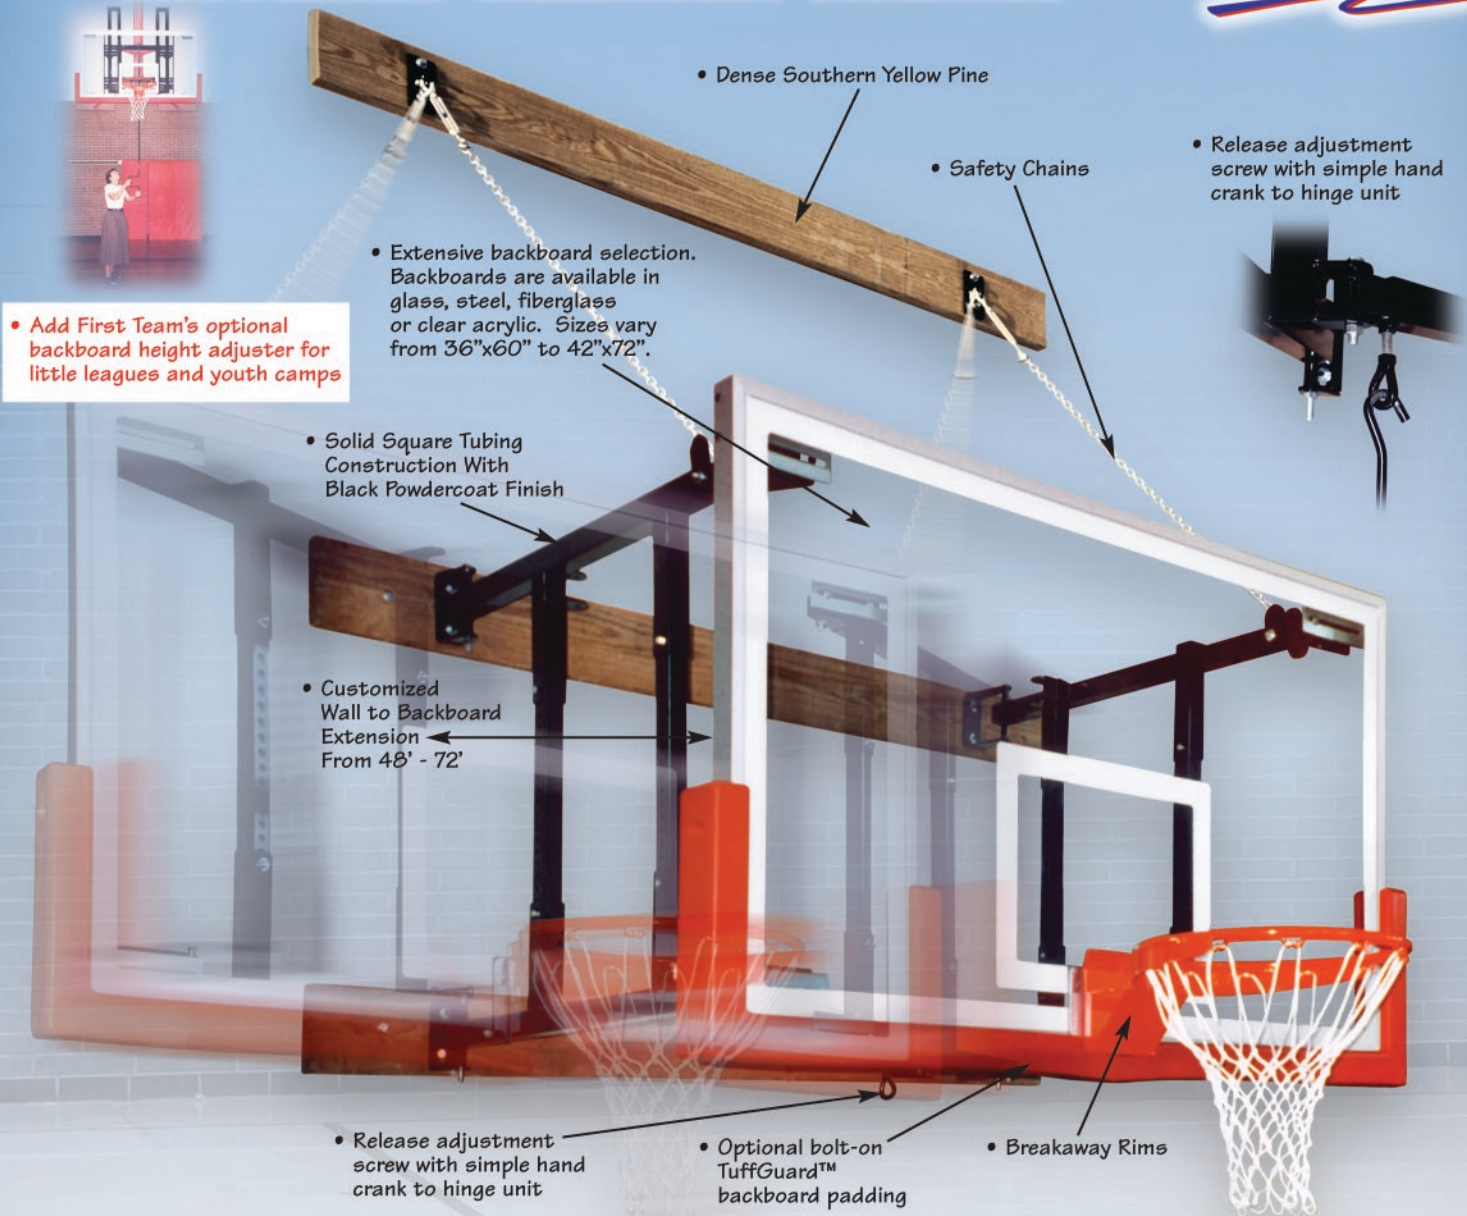

the FOLDAMOUNT 46

SIDE-FOLDING WALLMOUNT STRUCTURE

• Add First Team's optional backboard height adjuster for little leagues and youth camps

The FoldaMount46 side-folding wall mount structure simplifies the task of ordering and installing top quality side-fold wall-mounted basketball systems.

When your facility requires that the basketball goals be folded against the wall to make room for volleyball or other activities, call on First Team's FoldaMount46 series. The unit swings left or right for storage close to the wall without tools or ladders! Ordering is simple. Simply choose the FoldaMount46 package that best suits your needs and budget.

No more guesswork about which backboard and rim to choose. Compatibility is guaranteed!

Installing the FoldaMount46 is simple as well. The FoldaMount46 is specifically designed to provide wall-to-backboard extension distances from 4' to 6' during installation. This allows the unit to be "fine-tuned" to match the court markings on the floor. You will avoid costly rework and field modifications commonly caused by measurement errors.

Folding the unit is easy. Simply use the adjustment crank provided with

each unit to loosen the adjustment screw. Grab the rim with the hook on the crank and tug on the unit to slide it against the wall. Then tighten the adjustment screw to secure the unit. Reverse the process to set up for play! It's that simple!