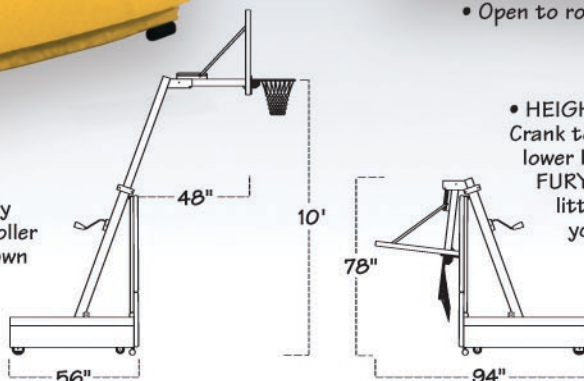

WARNING!

Failure to install customer supplied ballast according to instructions could result in serious injury.

- PORTABILITY - The FURY rolls easily on 6 non-marking roller wheels and folds down into a compact storage position.