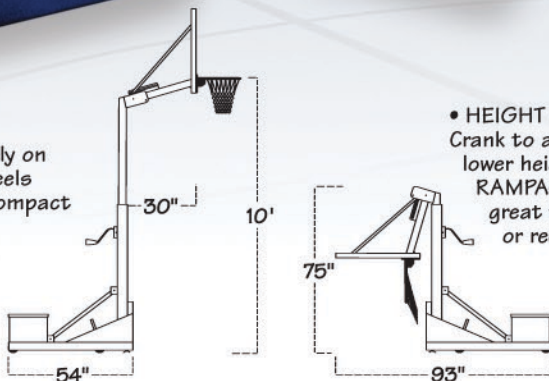

- Optional bolt-on TuffGuard™ backboard padding

- Simple hand crank adjustment easily adjusts rim height from 10' - 6.5'

- Safety padding covers front of base unit

- Foot lever raises unit onto castor for rolling

- Rim height adjusts for smaller players

- Compact & Easy to roll

- Optional FTB2BC Ballast Box Cover Padding

- Tough powder coat paint

- PORTABILITY - The RAMPAGE rolls easily on 3 non-marking roller wheels and folds down into a compact storage position.

- HEIGHT ADJUSTABLE - Crank to adjust the rim to lower heights and the RAMPAGE works great for residential or recreational use.

The Rampage portable basketball goal is by far the best performing unit in its class. No other portable goal offers this level of rigidity, portability and simple height adjustment at such an affordable price.

Infinite rim height adjustment can be made with the easy crank handle located on the back of the vertical mast. The rim height indicator labels determine rim heights from 10' to 6'6". The Rampage uses our exclusive crank-up design, which is far superior to similar goals using "spring-slide" methods.