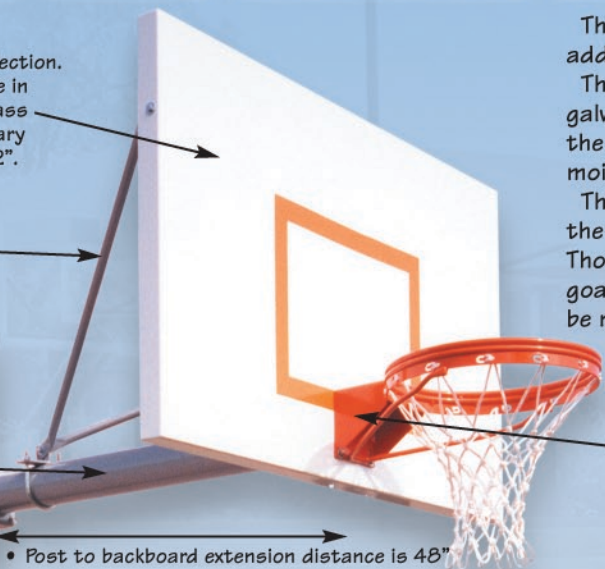

# RENEGADE

FIXED HEIGHT BASKETBALL SYSTEM

- Extensive backboard selection. Backboards are available in steel, aluminum, fiberglass or clear acrylic. Sizes vary from 36"x48" to 42"x72".

- Backboard braces for superior backboard rigidity

- Vinyl post cap seals out moisture

- Extension arm and braces are powdercoated

- Extension arm clamps to vertical post using U-bolts. Extension arm can be moved by loosening U-bolts

- Post is weather resistant galvanized

- Heavy-Duty 4 1/2" O.D. schedule 40 steel post

- Post is buried 48" below playing surface.

- Post to backboard extension distance is 48"

The Renegade offers commercial durability and the added flexibility sometimes needed on the playground. The Renegade post is constructed of 4 1/2" O.D. galvanized schedule 40 tubing. The post buries into the concrete a full 48" deep. A vinyl top cap seals out moisture.

The extension arm on the Renegade is attached to the vertical post using two heavy duty U-bolts. Though the Renegade is considered a "Fixed Height" goal, the U-bolts can be loosened, allowing the arm to be re-attached at any given height along the post.