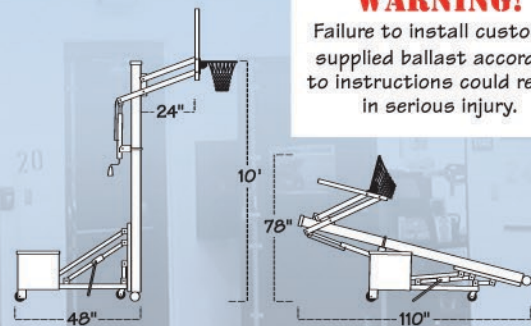

WARNING!

Failure to install customer supplied ballast according to instructions could result in serious injury.

RollaJam base padding is available in these colors:

Shades may vary slightly from color chart.