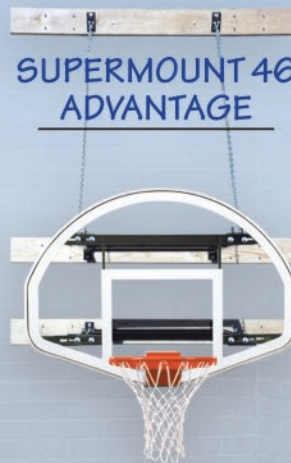

The SuperMount46 simplifies the task of installing a top quality wall-mounted basketball structure.

Never before has it been so simple to purchase and install a commercial quality wall-mounted basketball system. With First Team's SuperMount46 there is no need to calculate exact extension requirements before ordering. The SuperMount46 is specifically

- FT2000 SuperMount 46 System
- FT235 42"x72" Glass Backboard
- FT192 Competition Breakaway Goal
- Approx. Shipping Weight: 503 lbs.

- FT2000 SuperMount 46 System
- FT236 48"x72" Glass Backboard
- FT192 Competition Breakaway Goal
- Approx. Shipping Weight: 513 lbs.

- FT2000 SuperMount 46 System
- FT36 Silver Support Structure
- FT220 36"x60" Acrylic Backboard
- FT186 Heavy Duty Flex Goal
- Approx. Shipping Weight: 390 lbs.

**SUPERMOUNT 46
PRO**

**SUPERMOUNT 46
SUPREME**