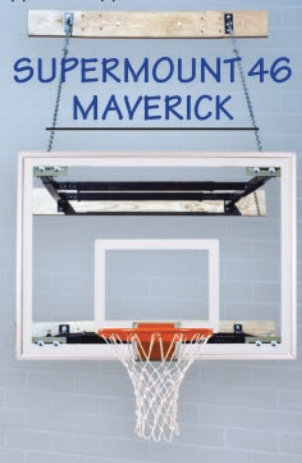

- FT2000 SuperMount 46 System
- FT36 Silver Support Structure
- FT220 36"x60" Acrylic Backboard
- FT186 Heavy Duty Flex Goal
- Approx. Shipping Weight: 390 lbs.

**SUPERMOUNT 46
PRO**

**SUPERMOUNT 46
SUPREME**

**SUPERMOUNT 46
ADVANTAGE**

**SUPERMOUNT 46
MAVERICK**

- FT2000 SuperMount 46 System
- FT36 Silver Support Structure
- FT230 36"x60" Glass Backboard
- FT186 Heavy Duty Flex Goal
- Approx. Shipping Weight: 435 lbs.