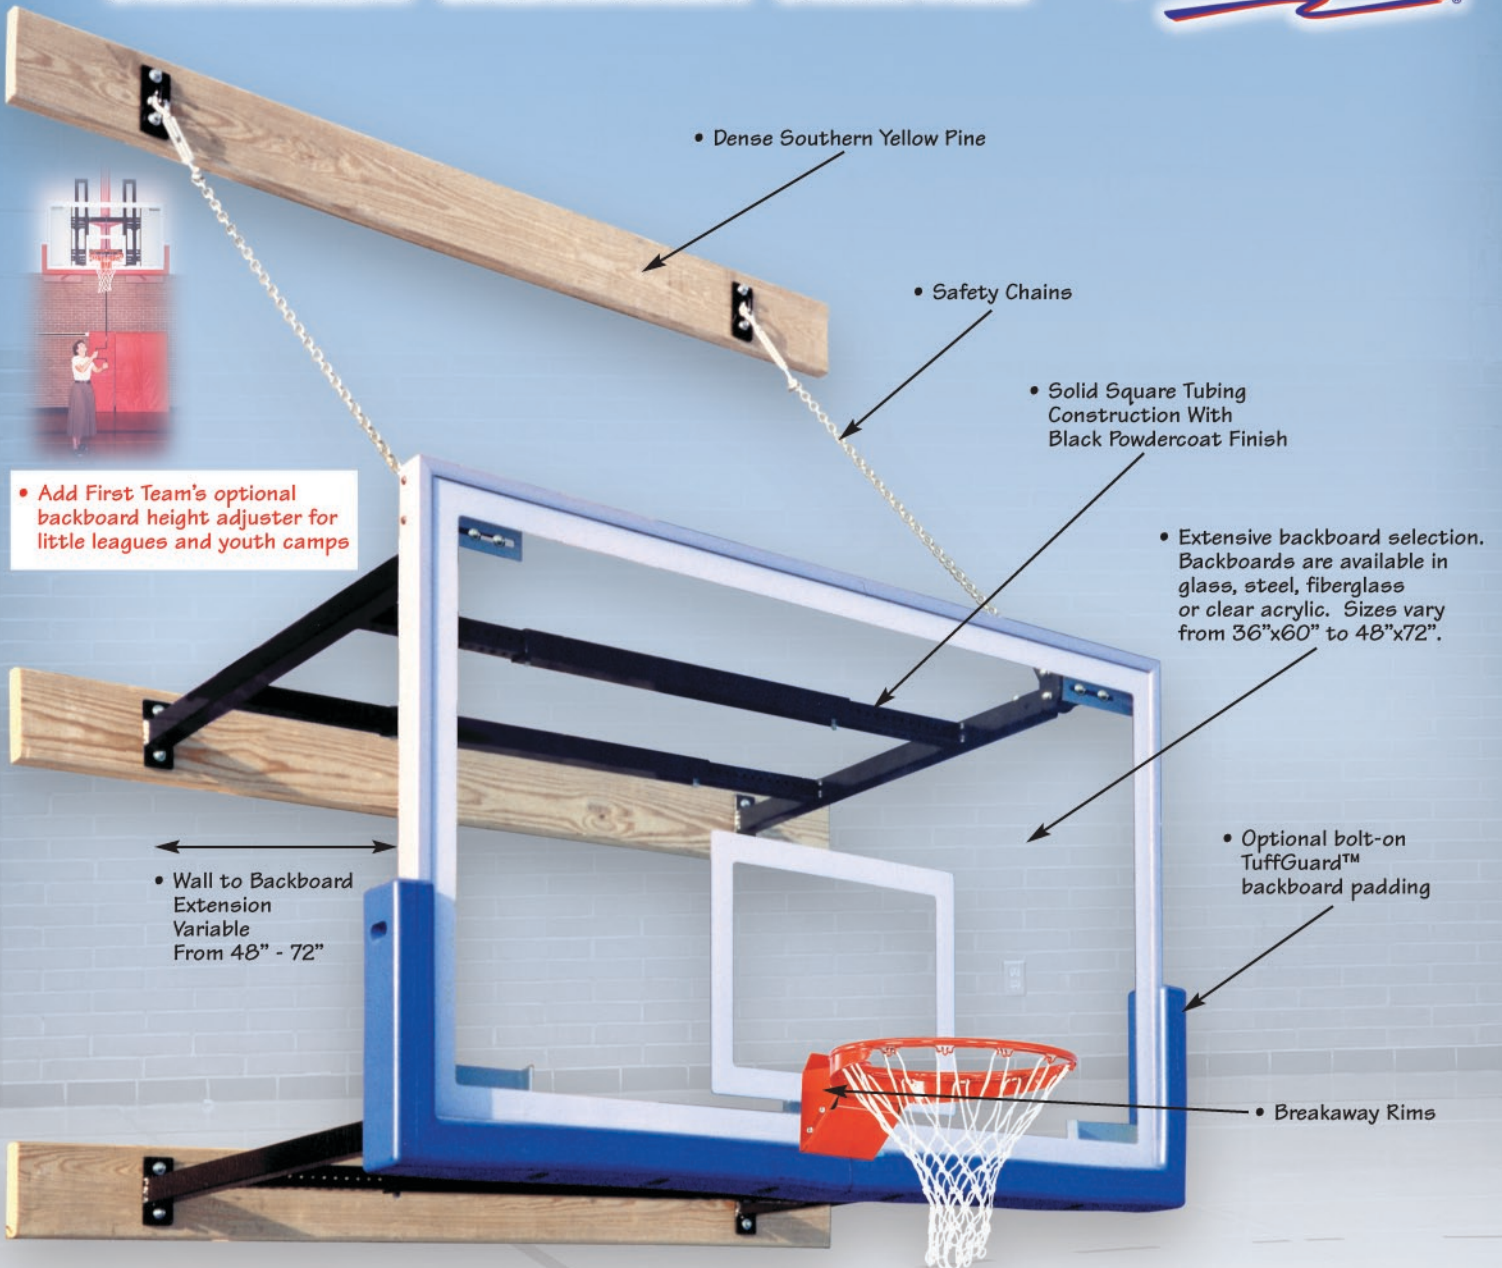

the SUPERMOUNT 46

STATIONARY WALLMOUNT STRUCTURE

• Dense Southern Yellow Pine

• Safety Chains

• Solid Square Tubing Construction With Black Powdercoat Finish

• Extensive backboard selection. Backboards are available in glass, steel, fiberglass or clear acrylic. Sizes vary from 36"x60" to 48"x72".

• Optional bolt-on TuffGuard™ backboard padding

• Breakaway Rims

• Add First Team's optional backboard height adjuster for little leagues and youth camps

• Wall to Backboard Extension Variable From 48" - 72"

The SuperMount46 simplifies the task of installing a top quality wall-mounted basketball structure.

Never before has it been so simple to purchase and install a commercial quality wall-mounted basketball system. With First Team's SuperMount46 there is no need to calculate exact extension requirements before ordering. The SuperMount46 is specifically

designed to provide wall-to-backboard extension distances anywhere from 4' - 6' during installation. This allows the unit to be "fine-tuned" to match the court markings on the floor. You will avoid costly rework and field modifications commonly caused by measurement errors.