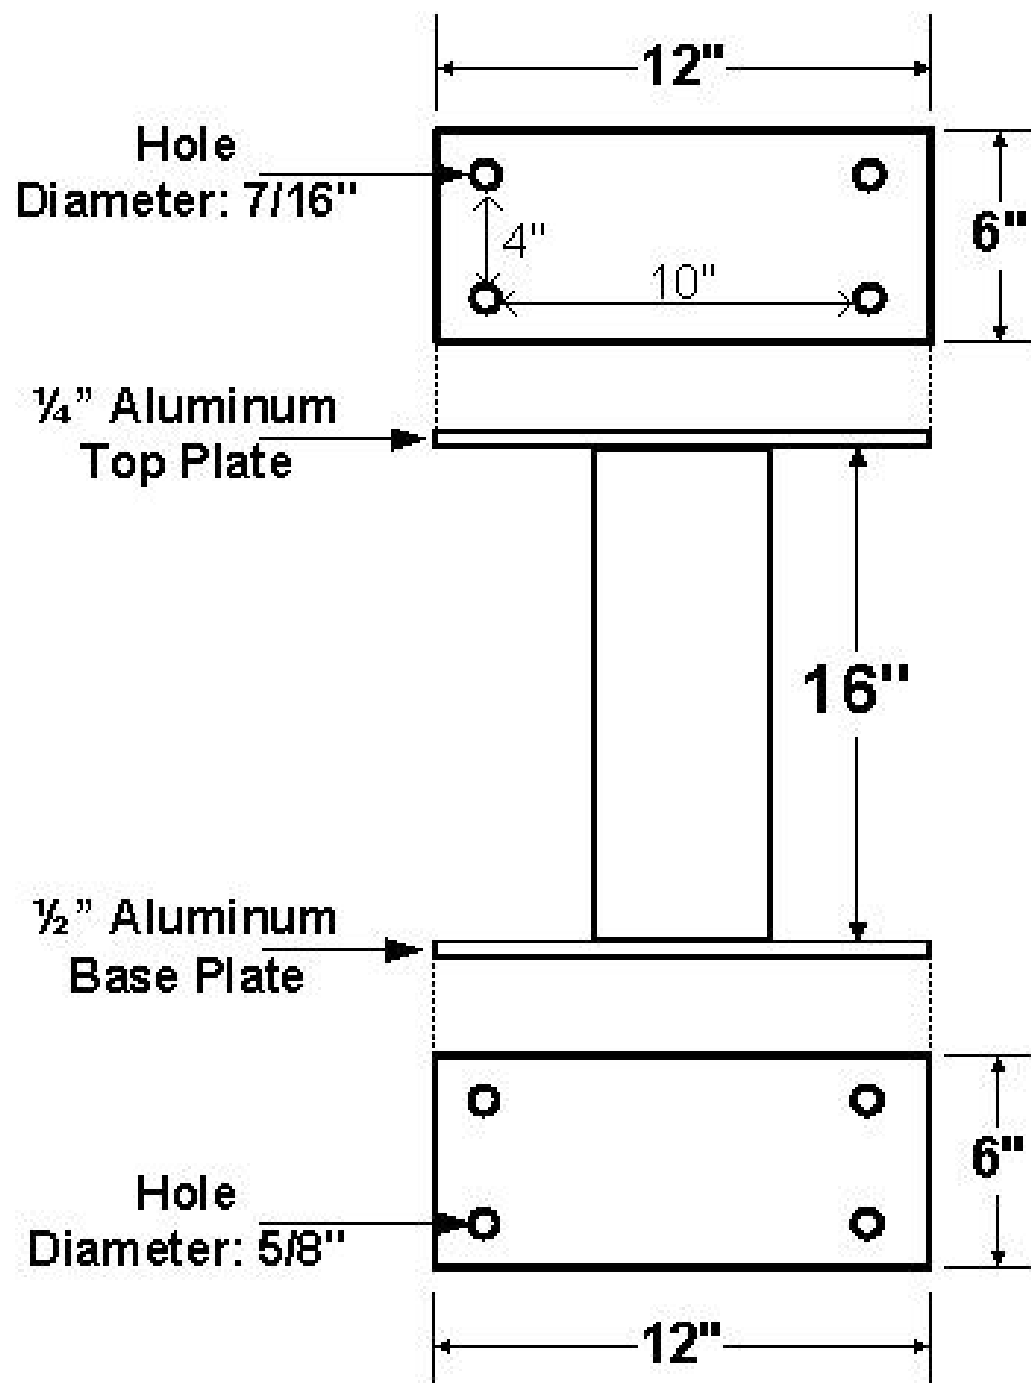

Letter Locker Surface Mount Aluminum Post

16" Surface Mount Post

Post diameter: 4"
Bolt Pattern: 4" x 10"
Top and Base Plates: 6"W x 12"L