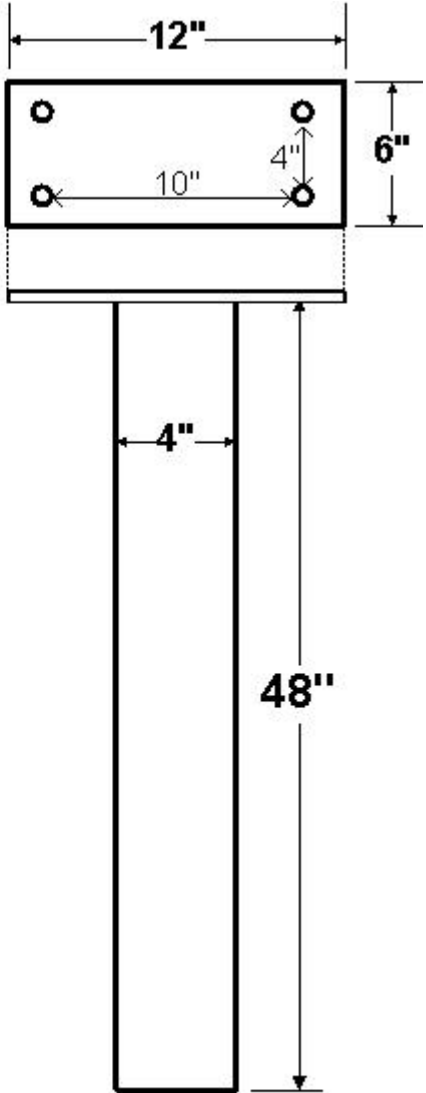

- * Post diameter: 4"
- * Top Plates:
6"W x 12"L
- * 1/4" Aluminum
Top Plate
- * Bolt Pattern: 4" x 10"
- * Hole Diameter: 7/16"

48" In-Ground Post