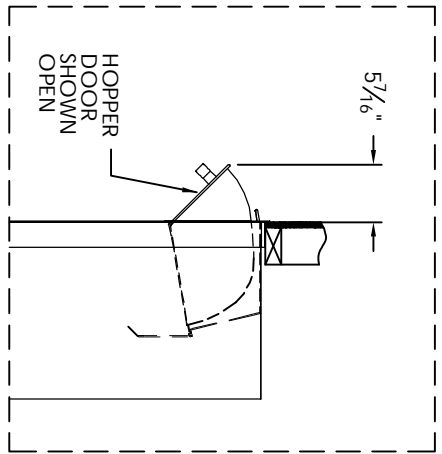

Versatile™ 4C Collection Box, 4C08S-HOP

MAX BUNDLE SIZE			
HEIGHT	WIDTH	LENGTH	
4 1/4"	11 3/8"	6 1/4"	
3 1/2"	11 3/8"	11 1/2"	
3"	11 3/8"	14 3/4"	
2 1/2"	11 3/8"	14 3/4"	

- NOTES:
1. 4C Collection boxes are USPS Approved.
 2. Module may be recessed, surface, or pedestal mounted and coordinates with Florence versatile™ 4C mailbox modules, see installation manual for details.
 3. Collection Box compartment size is 13 11/16" H x 12" W x 15"D.

PRODUCT SERIES: **VERSATILE™ 4C COLLECTION BOX**

MODEL	4C08S-HOP	REV	G
SCALE	NONE	LAST REV. DATE	07/01/14
DRAWING NUMBER	4C08S-HOPCS	DRAWN BY	TAB