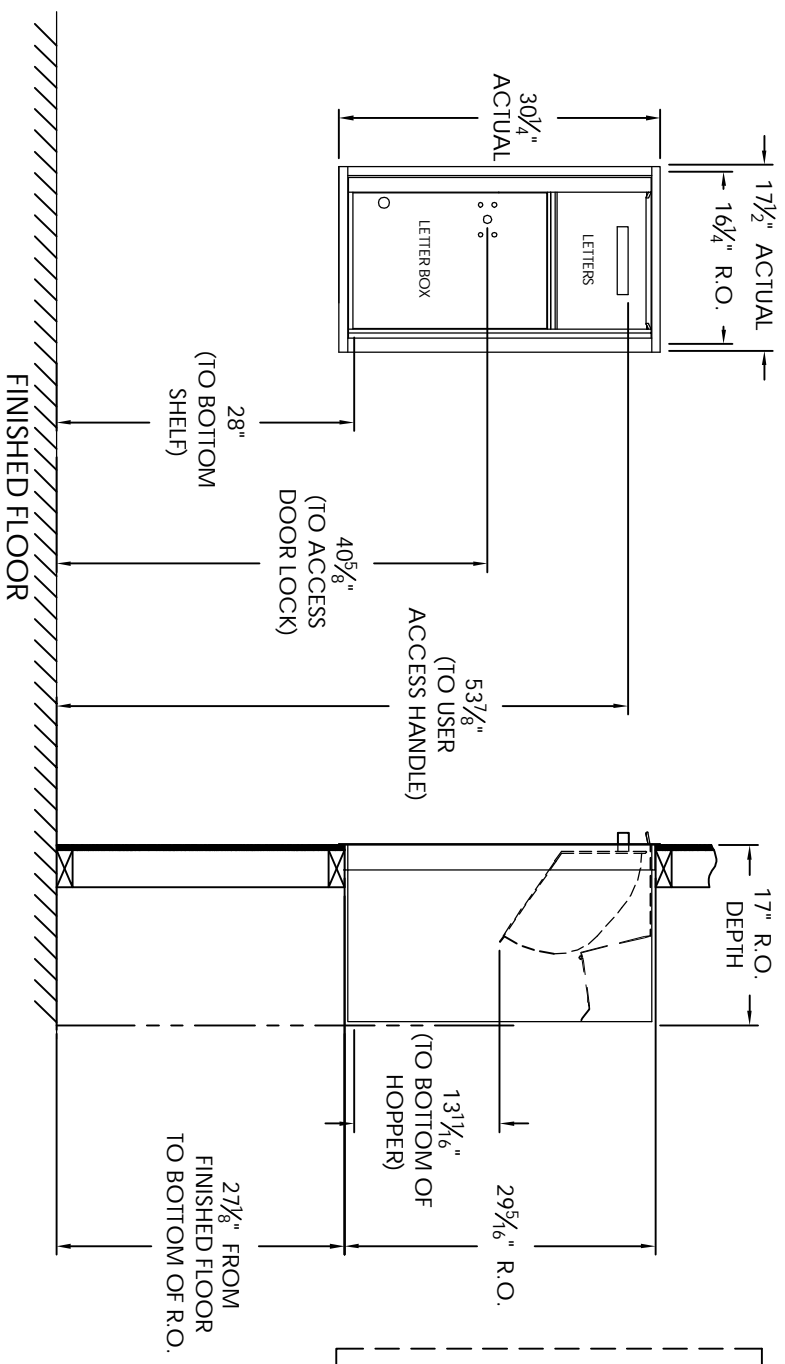

Versatile™ 4C Collection Box, 4C08S-HOP

MAX BUNDLE SIZE			
HEIGHT	WIDTH	LENGTH	
4 1/4"	11 3/8"	6 1/4"	
3 1/2"	11 3/8"	11 1/2"	
3"	11 3/8"	14 3/4"	
2 1/2"	11 3/8"	14 3/4"	

- NOTES:
1. 4C Collection boxes are USPS Approved.
 2. Module may be recessed, surface, or pedestal mounted and coordinates with Florence versatile™ 4C mailbox modules, see installation manual for details.
 3. Collection Box compartment size is 13 11/16" H x 12" W x 15"D.

PRODUCT SERIES: **VERSATILE™ 4C COLLECTION BOX**

MODEL	4C08S-HOP	REV	G
SCALE	NONE	LAST REV. DATE	07/01/14
DRAWING NUMBER	4C08S-HOPCS	DRAWN BY	TAB