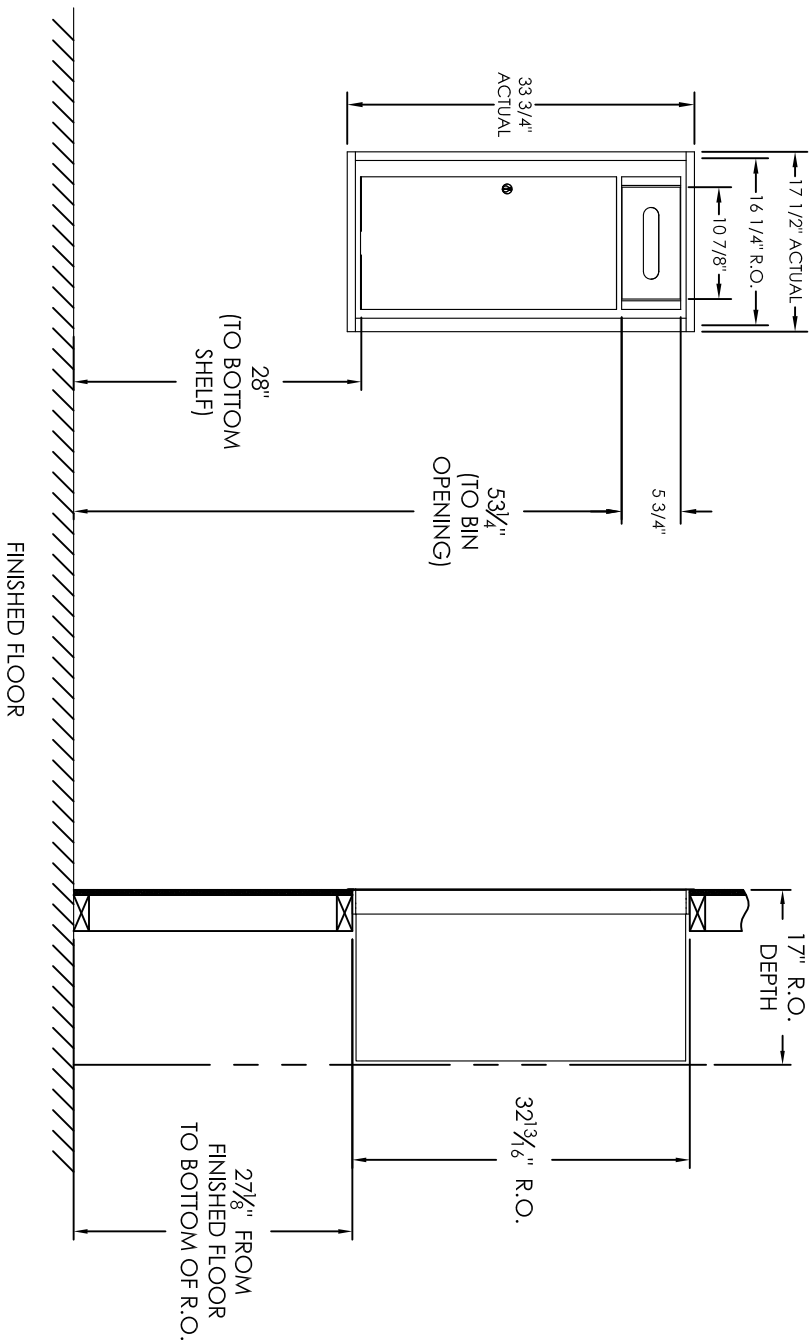

# versatile™ 4C Trash/Recycling Bin, 4C09S-BIN

- Notes:
1. 4C Trash/Recycling Bins are for private application only / not USPS Approved.
  2. Module may be recessed, surface, or pedestal mounted and coordinates with Florence 4C mailbox modules, see installation manual for details.
  3. Includes (1) trash/recycling compartment, (1) 10-gallon trash basket made of recycled plastic and customized to compartment (Note: trash bag furnished by others).

PRODUCT SERIES: VERSATILE™ 4C TRASH/RECYCLING BIN

MODEL	REV	SCALE	LAST REV DATE
4C09S-BIN	B	NONE	6/17/14
DRAWING NUMBER	DRAWN BY		
4C09S-BINCS	AFD		