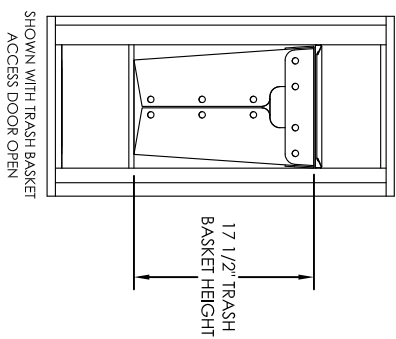

# versatile™ 4C Trash/Recycling Bin, 4C09S-BIN

- Notes:
1. 4C Trash/Recycling Bins are for private application only / not USPS Approved.
  2. Module may be recessed, surface, or pedestal mounted and coordinates with Florence 4C mailbox modules, see installation manual for details.
  3. Includes (1) trash/recycling compartment, (1) 10-gallon trash basket made of recycled plastic and customized to compartment (Note: trash bag furnished by others).

PRODUCT SERIES: VERSATILE™ 4C TRASH/RECYCLING BIN

MODEL	REV	SCALE	LAST REV DATE
4C09S-BIN	B	NONE	6/17/14
DRAWING NUMBER	DRAWN BY		
4C09S-BINCS	AFD		