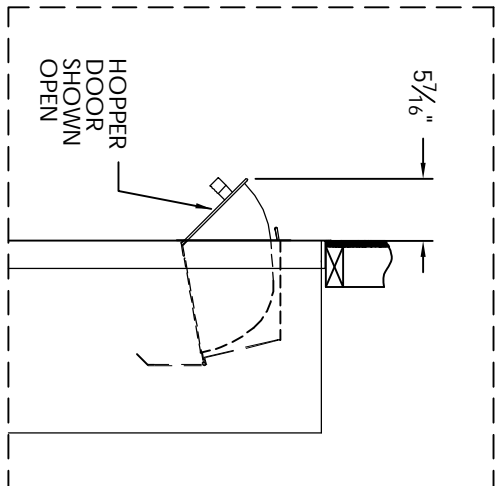

Versatile™ 4C Collection Box, 4C11S-HOP

MAX BUNDLE SIZE			
HEIGHT	WIDTH	LENGTH	
4 1/4"	11 3/8"	6 1/4"	
3 1/2"	11 3/8"	11 1/2"	
3"	11 3/8"	14 3/4"	
2 1/2"	11 3/8"	14 3/4"	

- NOTES:
1. 4C Collection boxes are USPS Approved.
 2. Module may be recessed, surface, or pedestal mounted and coordinates with Florence versatile™ 4C mailbox modules, see installation manual for details.
 3. Collection Box compartment size is 20 5/8" H x 12" W x 15"D.
 4. Fixed top panel is for security purposes and is not usable.

PRODUCT SERIES: VERSATILE™ 4C COLLECTION BOX

MODEL	4C11S-HOP	REV	E
SCALE	NONE	LAST REV DATE	7/02/2014
DRAWING NUMBER	4C11S-HOPCS	DRAWN BY	TNS