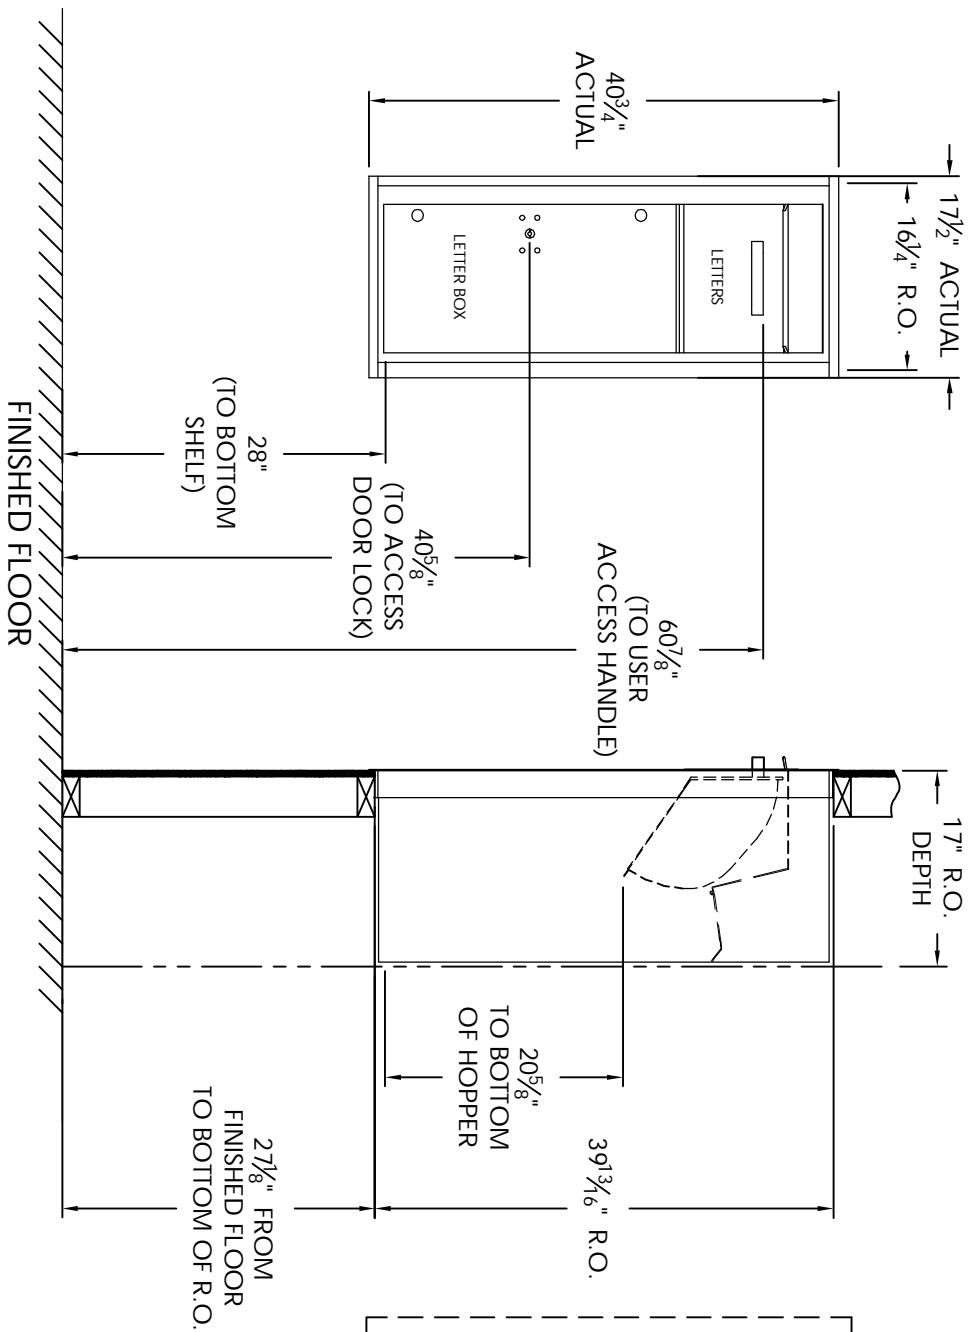

Versatile™ 4C Collection Box, 4C11S-HOP

MAX BUNDLE SIZE			
HEIGHT	WIDTH	LENGTH	
4 1/4"	11 3/8"	6 1/4"	
3 1/2"	11 3/8"	11 1/2"	
3"	11 3/8"	14 3/4"	
2 1/2"	11 3/8"	14 3/4"	

- NOTES:
1. 4C Collection boxes are USPS Approved.
 2. Module may be recessed, surface, or pedestal mounted and coordinates with Florence versatile™ 4C mailbox modules, see installation manual for details.
 3. Collection Box compartment size is 20 5/8" H x 12" W x 15"D.
 4. Fixed top panel is for security purposes and is not usable.

PRODUCT SERIES: VERSATILE™ 4C COLLECTION BOX

MODEL	4C11S-HOP	REV	E
SCALE	NONE	LAST REV DATE	7/02/2014
DRAWING NUMBER	4C11S-HOPCS	DRAWN BY	TNS