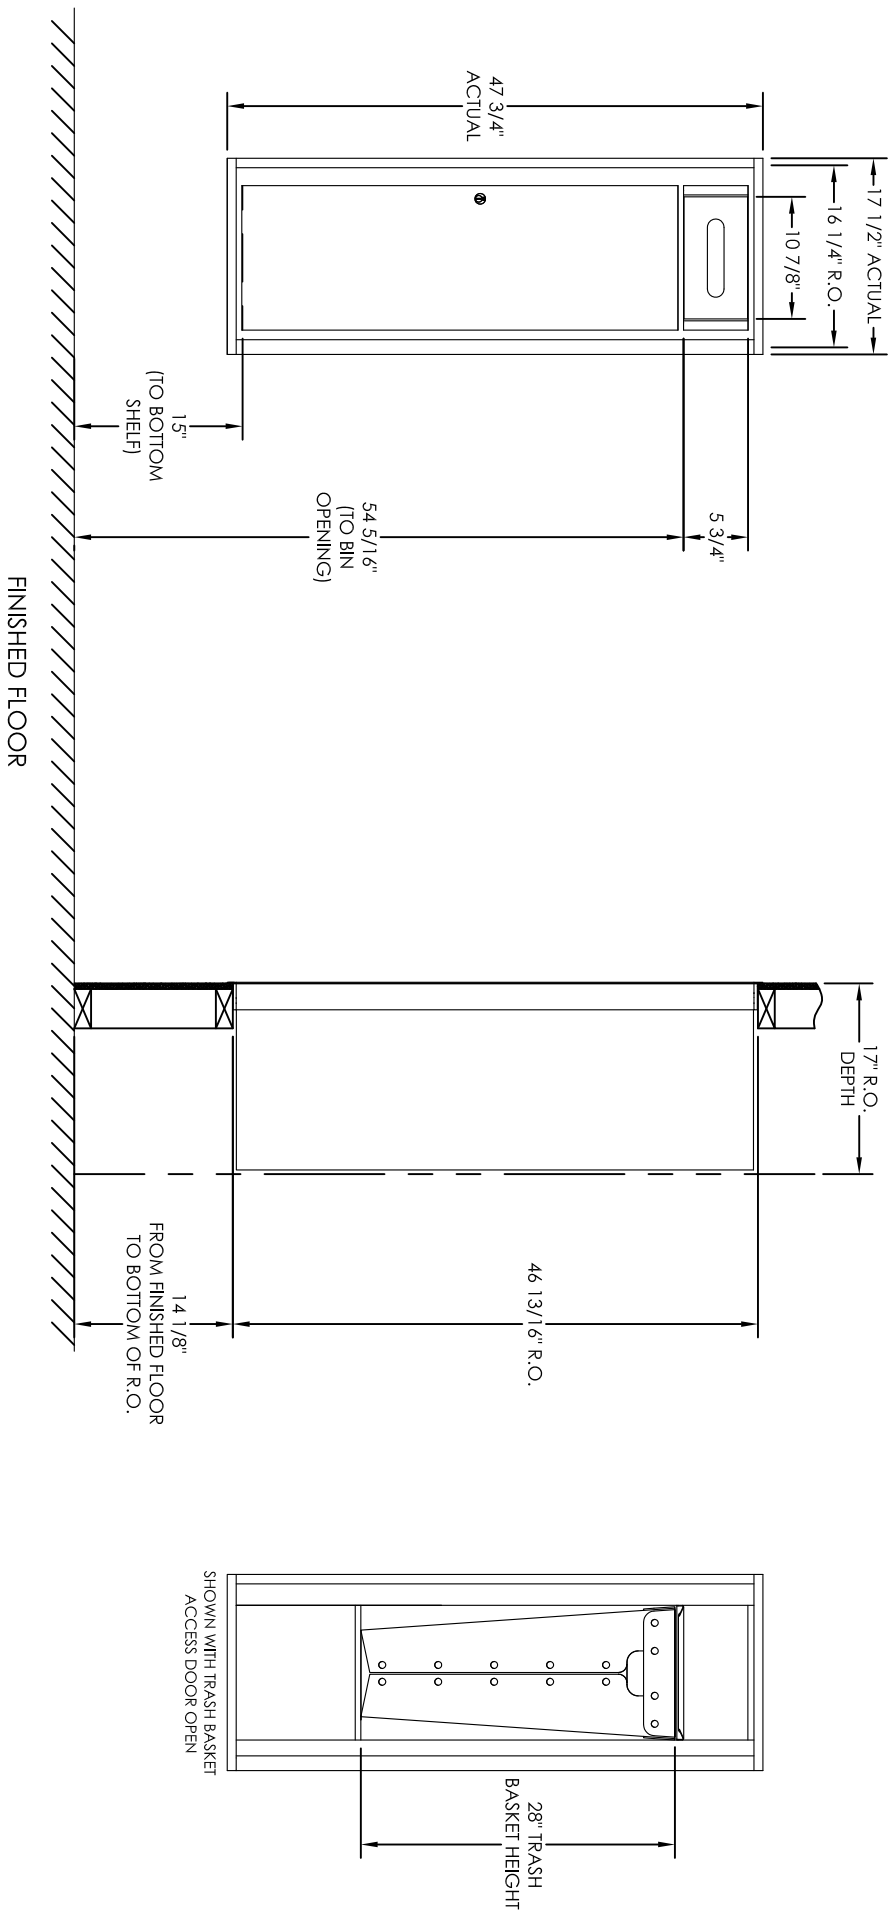

# versatile™ 4C Trash/Recycling Bin, 4C13S-BIN

**Notes:**

1. 4C Trash/Recycling Bins are for private application only / not USPS Approved.
2. Module may be recessed, surface, or pedestal mounted and coordinates with Florence 4C mailbox modules, see installation manual for details.
3. Includes (1) trash/recycling compartment, (1) 15-gallon trash basket made of recycled plastic and customized to compartment (Note: trash bag furnished by others).

PRODUCT SERIES: VERSATILE™ 4C TRASH/RECYCLING BIN

| MODEL          | REV | SCALE    | LAST REV DATE |
|----------------|-----|----------|---------------|
| 4C13S-BIN      | A   | NONE     | 6/17/14       |
| DRAWING NUMBER |     | DRAWN BY |               |
| 4C13S-BINCS    |     | AFD      |               |