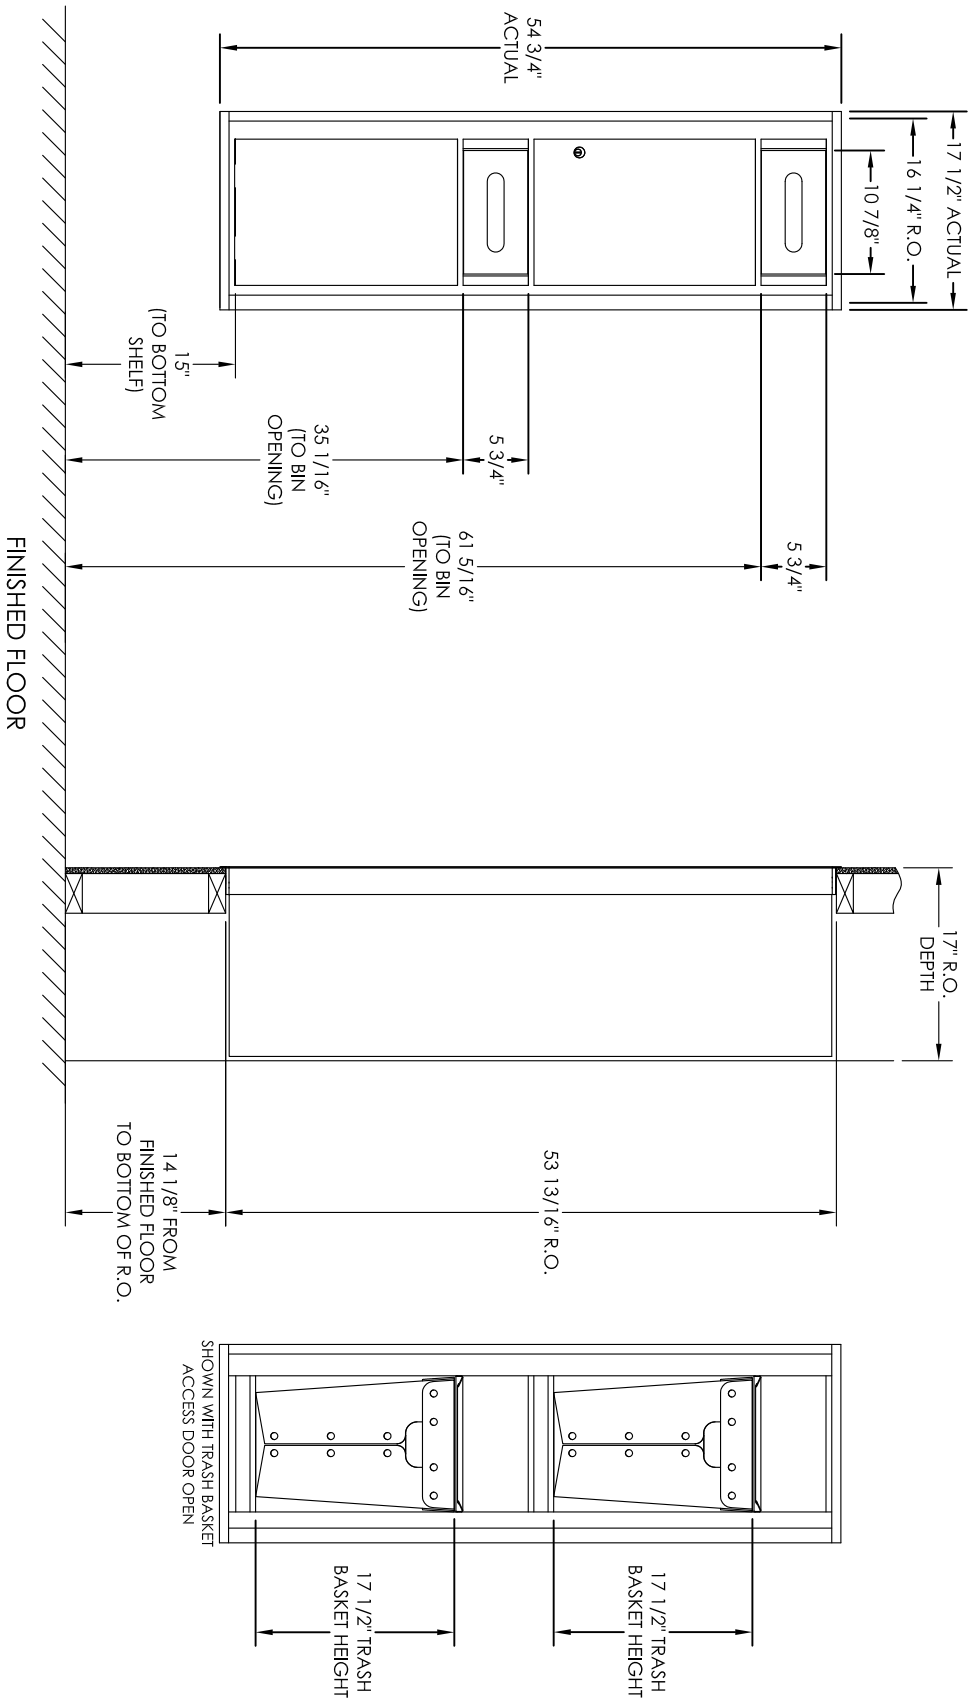

Versatile™ 4C Trash/Recycling Bin, 4C15S-BIN

PRODUCT SERIES: VERSATILE™ 4C TRASH/RECYCLING BIN

- Notes:
1. 4C Trash/Recycling Bins are for private application only / not USPS Approved.
 2. Module may be recessed, surface, or pedestal mounted and coordinates with Florence 4C mailbox modules, see installation manual for details.
 3. Includes (2) trash/recycling compartments, (2) 10-gallon trash baskets made of recycled plastic and customized to compartments (Note: trash bag furnished by others).

MODEL	REV	DRAWING NUMBER	LAST REV DATE	DRAWN BY
4C15S-BIN	A	4C15S-BINCS	6/17/14	AFD
SCALE: NONE		DRAWING NUMBER: 4C15S-BINCS		