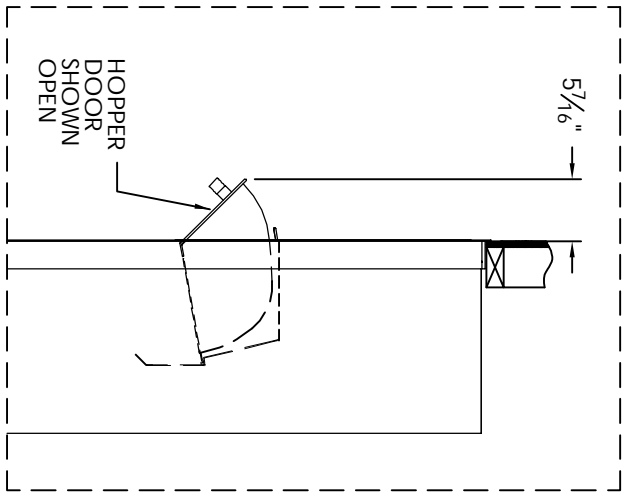

Versatile™ 4C Collection Box, 4C15S-HOP

MAX BUNDLE SIZE			
HEIGHT	WIDTH	LENGTH	
4 1/4"	11 3/8"	6 1/4"	
3 1/2"	11 3/8"	11 1/2"	
3"	11 3/8"	14 3/4"	
2 1/2"	11 3/8"	14 3/4"	

PRODUCT SERIES: **VERSATILE™ 4C COLLECTION BOX**

MODEL	4C15S-HOP	REV	D
SCALE	NONE	LAST REV DATE	7/02/14
DRAWING NUMBER	4C15S-HOPCS	DRAWN BY	TNS

- NOTES:
1. 4C Collection boxes are USPS Approved.
 2. Module may be recessed, surface, or pedestal mounted and coordinates with Florence versatile™ 4C mailbox modules, see installation manual for details.
 3. Collection Box compartment size is 20 5/8" H x 12" W x 15"D.
 4. Fixed top panel is for security purposes and is not usable.