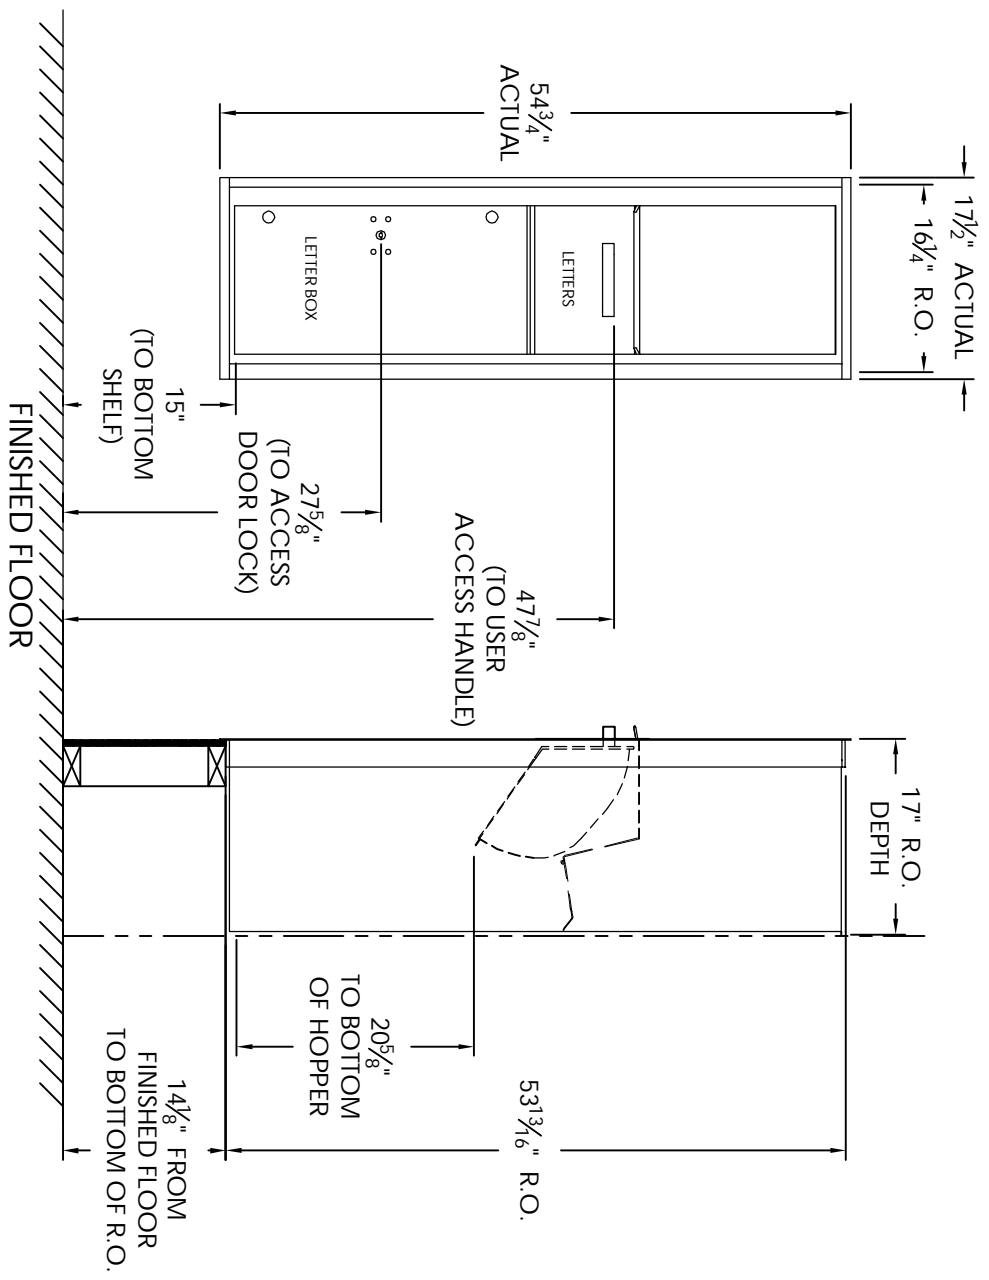

Versatile™ 4C Collection Box, 4C15S-HOP

MAX BUNDLE SIZE			
HEIGHT	WIDTH	LENGTH	
4 1/4"	11 3/8"	6 1/4"	
3 1/2"	11 3/8"	11 1/2"	
3"	11 3/8"	14 3/4"	
2 1/2"	11 3/8"	14 3/4"	

PRODUCT SERIES: **VERSATILE™ 4C COLLECTION BOX**

MODEL	4C15S-HOP	REV	D
SCALE	NONE	LAST REV DATE	7/02/14
DRAWING NUMBER	4C15S-HOPCS	DRAWN BY	TNS

- NOTES:
1. 4C Collection boxes are USPS Approved.
 2. Module may be recessed, surface, or pedestal mounted and coordinates with Florence versatile™ 4C mailbox modules, see installation manual for details.
 3. Collection Box compartment size is 20 5/8" H x 12" W x 15"D.
 4. Fixed top panel is for security purposes and is not usable.