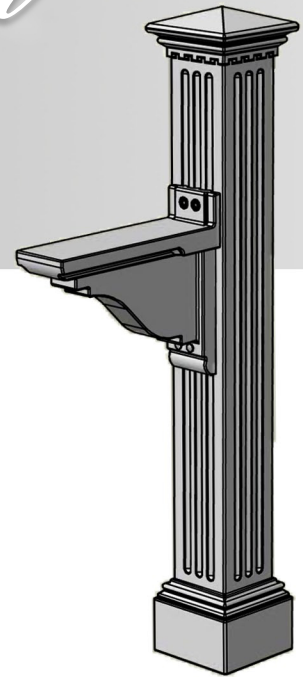

Dorchester

Mail Poast

Colour Options: Black, Clay, Granite, White
Dimensions: 9.25in W x 26.125in D x 58in H
Wall Thickness: 0.125 inches
Part Weight: 14lbs
Material: Polyethylene
Contents: Post and Arm
Installation: Slides over standard 4x4