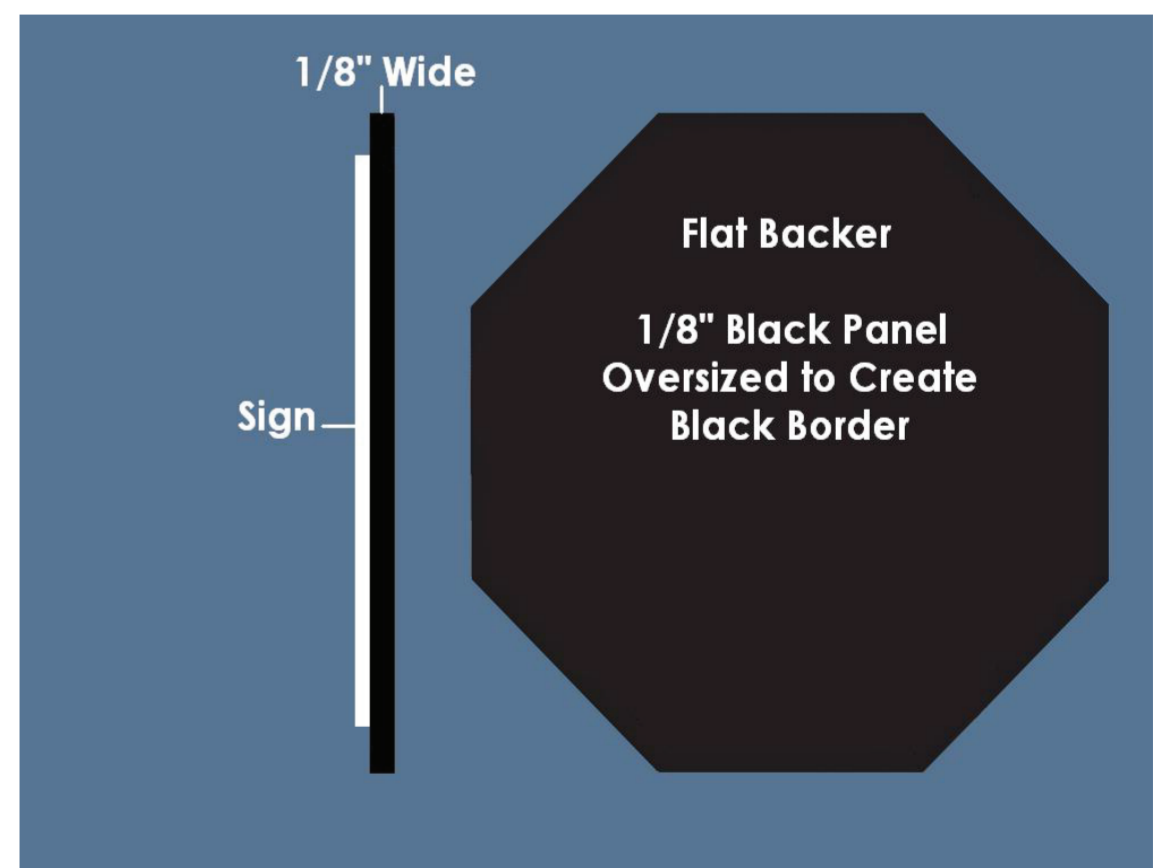

Signs & Backers:

Sign backers are available for most D.O.T. traffic control panels.

Backers add a border around signs creating a more elegant, finished look. All D.O.T. traffic control panels are available in a variety of sizes.

These are just a few examples of available signs to choose from.

Ask your sales representative for pricing and availability on any traffic control sign you may need.

R1-1
24" x 24"
30" x 30"
36" x 36"

W41-4c
24" x 24"
30" x 30"
36" x 36"

R2-1
18" x 24"
24" x 30"
your choice
of speed limit

R1-2
24" x 24" x 24"
30" x 30" x 30"
36" x 36" x 36"

R4-7
18" x 24"
24" x 30"

R7-8
12" x 18"

Available Sign Sizes:

- 24" & 30" Stop
- 24" Yield
- 18" x 24" Speed Limit/Keep Right/Etc.
- 12" x 18" Handicapped
- 9" x 12" Penalty
- 24" x 24" Square or Diamond
- 24" x 30" Speed Limit/Keep Right/Etc.

Available for any D.O.T. sign size.

Panels up to 18" x 24" have a 1" black border.

Larger panels have a 1 1/2" black border.