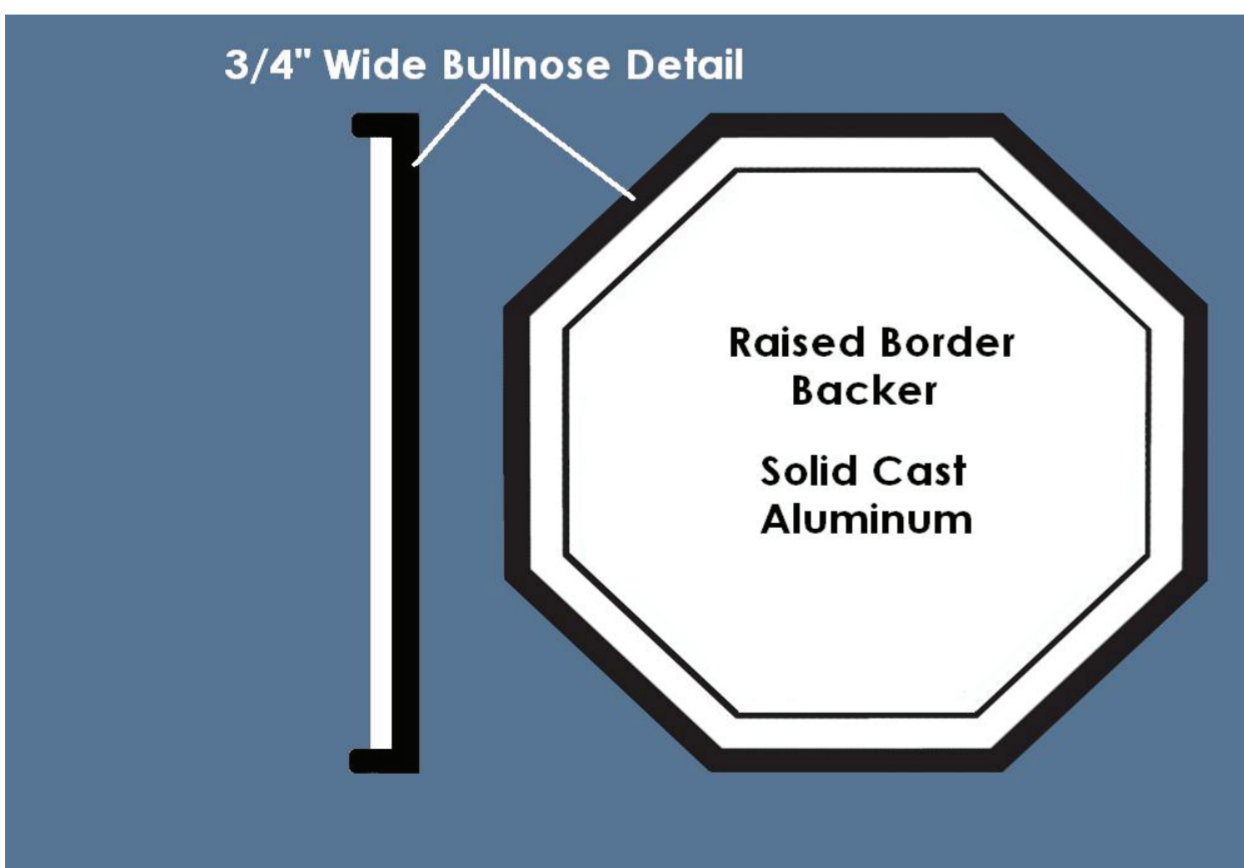

Signs & Backers:

Sign backers are available for most D.O.T. traffic control panels.

Backers add a border around signs creating a more elegant, finished look. All D.O.T. traffic control panels are available in a variety of sizes.

These are just a few examples of available signs to choose from.

Ask your sales representative for pricing and availability on any traffic control sign you may need.

R1-1
24" x 24"
30" x 30"
36" x 36"

W41-4c
24" x 24"
30" x 30"
36" x 36"

R2-1
18" x 24"
24" x 30"
your choice
of speed limit

R1-2
24" x 24" x 24"
30" x 30" x 30"
36" x 36" x 36"

R4-7
18" x 24"
24" x 30"

R7-8
12" x 18"

Available Sign Sizes:

- 24" & 30" Stop
- 24" Yield
- 18" x 24" Speed Limit/Keep Right/Etc.
- 12" x 18" Handicapped
- 9" x 12" Penalty
- 24" x 24" Square or Diamond
- 24" x 30" Speed Limit/Keep Right/Etc.

Available for any D.O.T. sign size.

Panels up to 18" x 24" have a 1" black border.

Larger panels have a 1 1/2" black border.