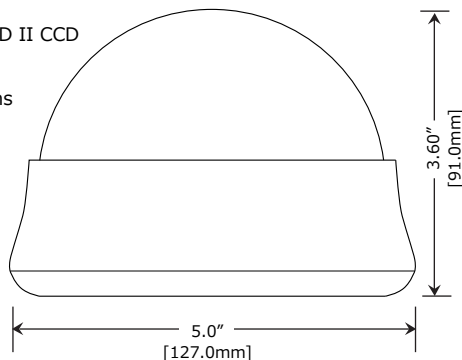

### Features

- 480/540 TV Lines
- 1/3" Sony Super HAD/Super HAD II CCD
- 21 IR
- 2.8~ 12mm Manual varifocal lens
- Built-In 3-Axis Bracket
- 12V DC, 150mA
- Indoor, Plastic Case

### Specifications

Model		CMD43BIR/CMD43IR	CMD4350/CMD4350B
<b>Image</b>	Image Sensor	SONY 1/3" Super HAD CCD	SONY 1/3" Super HAD II CCD
	Effective Pixels	NTSC: 811 (H) X 508 (V)	NTSC: 510 (H) X 492 (V)
	Horizontal Resolution	480 TVL	540 TVL
<b>Lens</b>	Focal Length	2.8 ~ 12mm varifocal lens	2.8 ~ 12mm varifocal lens
	Lens Mount	Φ14 lens	Φ14 lens
	Iris	AES	AES
	Focus	Manual	Manual
	Zoom	Manual	Manual
	Video System	NTSC	NTSC
	Video Scanning Type	2:1 Interlace	2:1 Interlace
<b>Electrical</b>	Sync. System	Internal	Internal
	S/N Ratio	> 50dB(AGC off)	> 50dB(AGC off)
	Min. Illumination	0.1 Lux	0.1 Lux
	Video Output	1 BNC, 1.0 Vp-p, 75 Ohm Comp.	1 BNC, 1.0 Vp-p, 75 Ohm Composite
	Electronic Shutter	1/60 ~ 1/100,000 sec	1/60 ~ 1/100,000 sec
<b>Function</b>	Wide Dynamic Range	Digital WDR (ATR)	Digital WDR (ATR)
	ATR	Horizontal/Vertical Flip, ON/OFF	Horizontal/Vertical Flip, ON/OFF
	OSD	-	-
	White Balance	Yes (include ATW / Manual / AWC/PUSH)	Yes (include ATW / Manual / AWC/PUSH)
	Back Light Compensation	OFF/ON (48 zones compensation)	OFF/ON (48 zones compensation)
	Gain Control	Auto	Auto
	DNR	2D DNR	2D DNR
<b>Infrared LED</b>	Infrared Red Lamps	21 pcs IR LED @850nm	21 pcs IR LED @850nm
	Effective IR Lighting Distance	66ft	66ft
<b>Power</b>	Input Voltage	DC 12V +/- 10%, Auto polarity sensing	DC 12V +/- 10%, Auto polarity sensing
	Power Consumption	Max. 300mA	Max. 300mA
<b>Environment</b>	Weather Protection	N/A	N/A
	Vandal Protection	N/A	N/A
	Operating Temperature	14°F ~ 113 °F	14°F ~ 113 °F
	Storage Temperature	-22°F ~ 140 °F	-22°F ~ 140 °F
<b>Mechanical</b>	Chasis Material & Color	Plastic & White (CMD43IR) Black (CMD43BIR)	Plastic & White (CMD4350) Black (CMD4350B)
	Product Net Weight	.8lbs	.8lbs
	Product Dimension	127mm x 91mm	127mm x 91mm