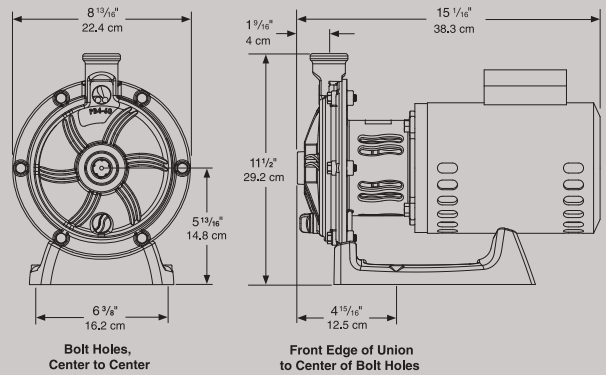

DIMENSIONS

SPECIFICATIONS

Model No.	Horse Power	Voltage	Amps	Carton weight	Overall Length
PB4-60	.75	230/115	6.4/12.8	30.25 lbs.	15 1/8"