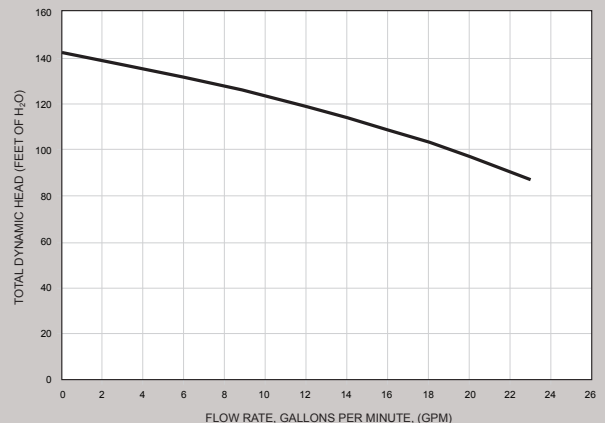

Model No.	Horse Power	Voltage	Amps	Carton weight	Overall Length
PB4-60	.75	230/115	6.4/12.8	30.25 lbs.	15 1/8"

PERFORMANCE

PB4-60 BOOSTER PUMP PERFORMANCE CURVES

For more than 20 years, Polaris pressure pumps have been the benchmark for powerful Polaris cleaner performance. Polaris pressure pumps are specifically designed to operate your cleaner at optimum cleaning efficiency. The compact, rugged design allows for maximum performance.